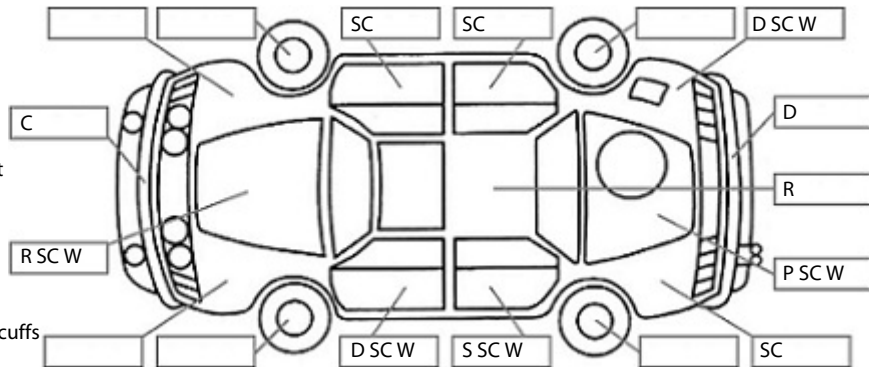

**Key:**

- S = scratch
- D = dent
- R = rust
- PT = paint defect
- C = crack
- P = pin dent
- \* = decals
- SC = stone chips
- W = significant scuffs

Body Inspection Comments

.

Conditions During Body Inspection: Dry

Under Carriage & Under Bonnet Inspection Comments

.

Interior Comments

Seats	Good
Carpets	Poor
Panels	Good
Dashboard	Good

General Comments

.

Road Conditions During Test Drive: Dry

Engine Timing Mechanism: Cambelt  
 Evidence of Cam Belt Replacement: No Kms: