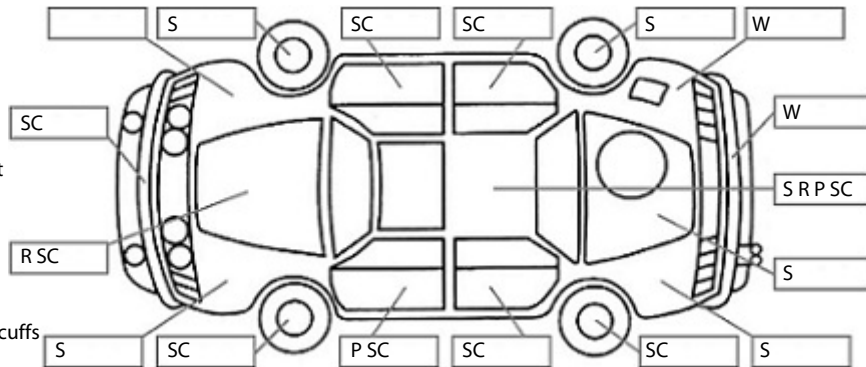

<b>Make:</b> Hyundai	<b>Model:</b> Santa FE	<b>Body Style:</b> SUV
<b>Year:</b> 2014	<b>Registration:</b> HTB516	<b>Reg Expiry:</b> 09 May 2019
<b>WoF Expiry:</b> 17 Dec 2019	<b>Odometer:</b> 226,988 Kms	<b>Good No:</b> 17965138
<b>VIN:</b> KMHSU81XSFU37715	<b>Next Service:</b> 241,000	<b>Service History:</b> Yes

**Key:**

- S = scratch
- D = dent
- R = rust
- PT = paint defect
- C = crack
- P = pin dent
- \* = decals
- SC = stone chips
- W = significant scuffs

**Body Inspection Comments**

Left front door handle damaged,

**General Comments**

Road Conditions During Test Drive: Dry

Engine Timing Mechanism: Timing Chain  
 Evidence of Cam Belt Replacement: Not Applicable Kms:

	Pass	Fail	N/A
<b>Engine</b>			
Oil level	✓		
Smoke & fumes	✓		
Performance	✓		
Noise	✓		
<b>Cooling System</b>			
Coolant condition	✓		
Performance	✓		
Radiator / Hoses (visual)	✓		
<b>Transmission</b>			
Operation	✓		
Noise	✓		
Clutch			✓
CV joints	✓		
Wheel bearings	✓		
<b>Brakes</b>			
Performance	✓		
Hand Brake	✓		
<b>Tyres</b> (lowest observed tread depth of tyres)			
Left front	5	mm	
Right front	5	mm	
Left rear	6	mm	
Right rear	6	mm	
Spare	Yes		
<b>Suspension</b>			
Suspension performance	✓		
Steering performance	✓		
Shock absorbers	✓		
<b>Air Conditioning / Heater</b>			
Operation	✓		
<b>Electrical / Accessories</b>			
Head lights	✓		
Tail lights	✓		
Indicators	✓		
Dashboard warning lights	✓		
Wipers (front & rear)	✓		
Window winder FL	✓		
Window winder FR	✓		
Window winder RL	✓		
Window winder RR	✓		
Rear view mirrors	✓		
Radio (basic test only)	✓		
CD (basic test only)	✓		
Number of keys	1		
Central locking	✓		
Remote locking	✓		
Sat. Nav. (basic test only)	✓		
Reversing camera	✓		