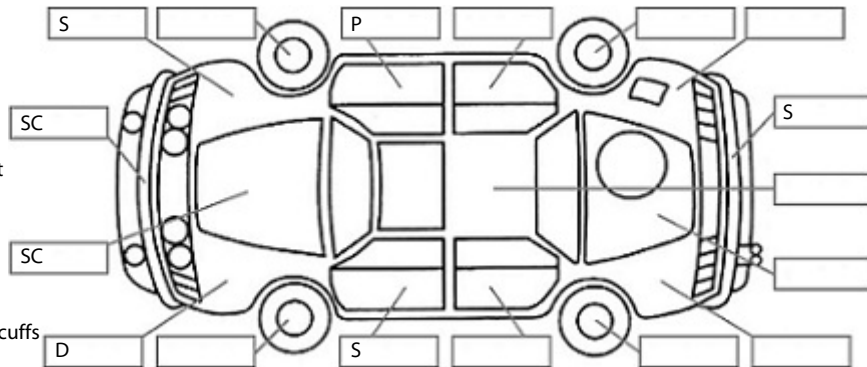

Key:

- S = scratch
- D = dent
- R = rust
- PT = paint defect
- C = crack
- P = pin dent
- * = decals
- SC = stone chips
- W = significant scuffs

Body Inspection Comments

R side repeater cracked

Note: some defects & blemishes may not be displayed in the diagram

Engine Timing Mechanism: Timing Chain
 Evidence of Cam Belt Replacement: Not Applicable Kms:

	Pass	Fail	N/A
Engine			
Oil level	✓		
Smoke & fumes	✓		
Performance	✓		
Noise	✓		
Cooling System			
Coolant condition	✓		
Performance	✓		
Radiator / Hoses (visual)	✓		
Transmission			
Operation	✓		
Noise	✓		
Clutch			✓
CV joints	✓		
Wheel bearings	✓		
Brakes			
Performance	✓		
Hand Brake	✓		
Tyres (lowest observed tread depth of tyres)			
Left front	4	mm	
Right front	4	mm	
Left rear	2	mm	
Right rear	3	mm	
Spare	Yes		
Suspension			
Suspension performance	✓		
Steering performance	✓		
Shock absorbers	✓		
Air Conditioning / Heater			
Operation	✓		
Electrical / Accessories			
Head lights	✓		
Tail lights	✓		
Indicators	✓		
Dashboard warning lights	✓		
Wipers (front & rear)	✓		
Window winder FL	✓		
Window winder FR	✓		
Window winder RL	✓		
Window winder RR	✓		
Rear view mirrors	✓		
Radio (basic test only)	✓		
CD (basic test only)	✓		
Number of keys	2		
Central locking	✓		
Remote locking	✓		
Sat. Nav. (basic test only)			✓
Reversing camera	✓		