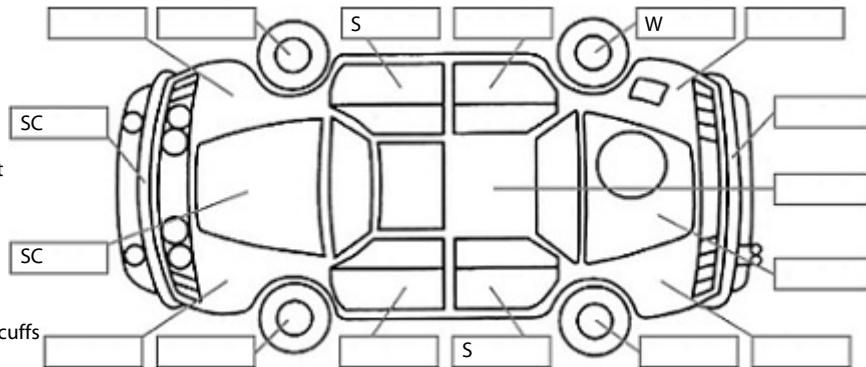

<b>Make:</b> Holden	<b>Model:</b> Cruze	<b>Body Style:</b> Hatchback
<b>Year:</b> 2016	<b>Registration:</b> KDK763	<b>Reg Expiry:</b> 07 Dec 2019
<b>WoF Expiry:</b> 13 Oct 2019	<b>Odometer:</b> 47,666 Kms	<b>Good No:</b> 17958466
<b>VIN:</b> 6G1PD6EMXGL24480!	<b>Next Service:</b> 69.000kms	<b>Service History:</b> Yes

**Key:**

- S = scratch
- D = dent
- R = rust
- PT = paint defect
- C = crack
- P = pin dent
- \* = decals
- SC = stone chips
- W = significant scuffs

Body Inspection Comments

Stone chip on screen.

Note: some defects & blemishes may not be displayed in the diagram