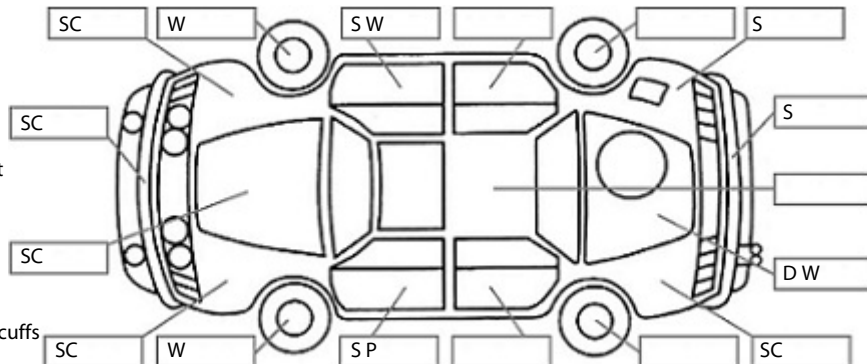

Key:

- S = scratch
- D = dent
- R = rust
- PT = paint defect
- C = crack
- P = pin dent
- * = decals
- SC = stone chips
- W = significant scuffs

Body Inspection Comments

Small splits on soft top roof.

Note: some defects & blemishes may not be displayed in the diagram

Conditions During Body Inspection: Wet

Under Carriage & Under Bonnet Inspection Comments

OK.

Interior Comments

Seats	splits on drivers seat.
Carpets	Average
Panels	Average
Dashboard	gear knob leather peeling.

General Comments

Nice little soft top sports car.

Road Conditions During Test Drive: Wet

Engine Timing Mechanism: Cambelt

Evidence of Cam Belt Replacement: No Kms:

	Pass	Fail	N/A
Engine			
Oil level	✓		
Smoke & fumes	✓		
Performance	✓		
Noise	✓		
Cooling System			
Coolant condition	✓		
Performance	✓		
Radiator / Hoses (visual)	✓		
Transmission			
Operation	✓		
Noise	✓		
Clutch	✓		
CV joints			✓
Wheel bearings	✓		
Brakes			
Performance	✓		
Hand Brake	✓		
Tyres (lowest observed tread depth of tyres)			
Left front	6.0	mm	
Right front	6.0	mm	
Left rear	7.0	mm	
Right rear	7.0	mm	
Spare	Yes		
Suspension			
Suspension performance	✓		
Steering performance	✓		
Shock absorbers	✓		
Air Conditioning / Heater			
Operation	✓		
Electrical / Accessories			
Head lights	✓		
Tail lights	✓		
Indicators	✓		
Dashboard warning lights	✓		
Wipers (front & rear)	✓		
Window winder FL	✓		
Window winder FR	✓		
Window winder RL			✓
Window winder RR			✓
Rear view mirrors	✓		
Radio (basic test only)	✓		
CD (basic test only)	✓		
Number of keys	1		
Central locking	✓		
Remote locking			✓
Sat. Nav. (basic test only)			✓
Reversing camera			✓