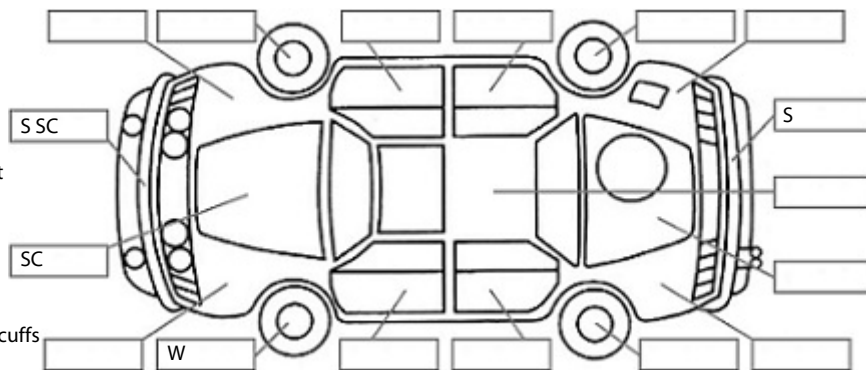

Make: Peugeot	Model: 207	Body Style: Hatchback
Year: 2008	Registration: ESJ148	Reg Expiry: 28 Oct 2019
WoF Expiry: 01 Dec 2019	Odometer: 132,957 Kms	Good No: 17956505
VIN: VF3WC5FWF3376699!	Next Service: 137848	Service History: No

Key:

- S = scratch
- D = dent
- R = rust
- PT = paint defect
- C = crack
- P = pin dent
- * = decals
- SC = stone chips
- W = significant scuffs

Body Inspection Comments

Note: some defects & blemishes may not be displayed in the diagram