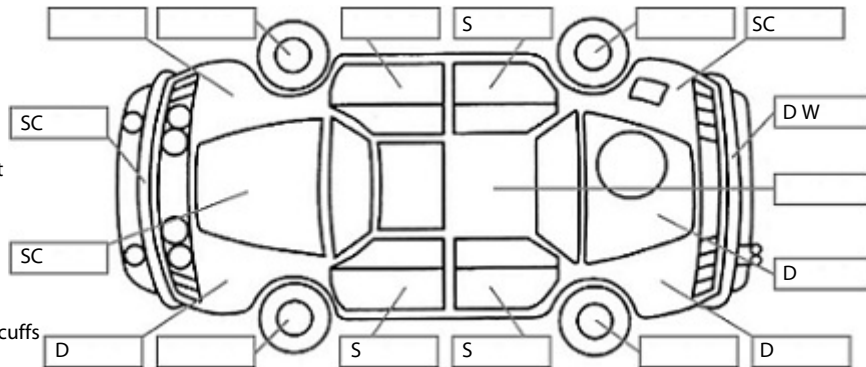

**Key:**

- S = scratch
- D = dent
- R = rust
- PT = paint defect
- C = crack
- P = pin dent
- \* = decals
- SC = stone chips
- W = significant scuffs

**Body Inspection Comments**

Note: some defects & blemishes may not be displayed in the diagram

Tailgate rubber torn. Tailgate trim damaged. Left parklight not working

Conditions During Body Inspection: Wet

**Under Carriage & Under Bonnet Inspection Comments**

**Interior Comments**

Seats	Good
Carpets	Good
Panels	Good
Dashboard	Good