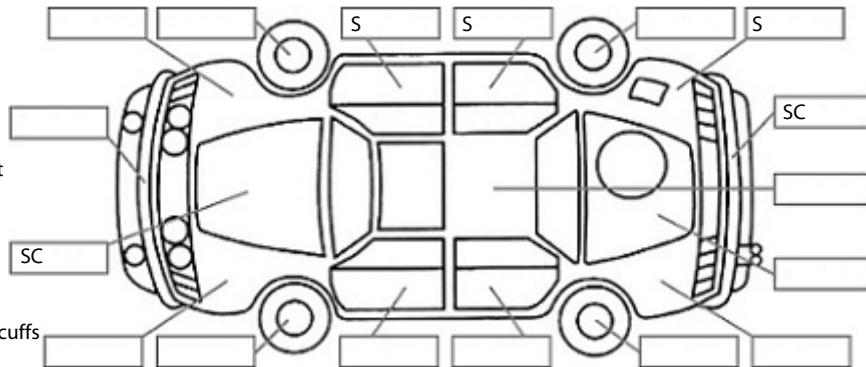

**Key:**

- S = scratch
- D = dent
- R = rust
- PT = paint defect
- C = crack
- P = pin dent
- \* = decals
- SC = stone chips
- W = significant scuffs

Body Inspection Comments

Note: some defects & blemishes may not be displayed in the diagram

Engine Timing Mechanism: Timing Chain  
 Evidence of Cam Belt Replacement: Not Applicable Kms:

	Pass	Fail	N/A
<b>Engine</b>			
Oil level	✓		
Smoke & fumes	✓		
Performance	✓		
Noise	✓		
<b>Cooling System</b>			
Coolant condition	✓		
Performance	✓		
Radiator / Hoses (visual)	✓		
<b>Transmission</b>			
Operation	✓		
Noise	✓		
Clutch			✓
CV joints	✓		
Wheel bearings	✓		
<b>Brakes</b>			
Performance	✓		
Hand Brake	✓		
<b>Tyres</b> (lowest observed tread depth of tyres)			
Left front	3	mm	
Right front	4	mm	
Left rear	5	mm	
Right rear	5	mm	
Spare	N/A		
<b>Suspension</b>			
Suspension performance	✓		
Steering performance	✓		
Shock absorbers	✓		
<b>Air Conditioning / Heater</b>			
Operation	✓		
<b>Electrical / Accessories</b>			
Head lights	✓		
Tail lights	✓		
Indicators	✓		
Dashboard warning lights	✓		
Wipers (front & rear)	✓		
Window winder FL	✓		
Window winder FR	✓		
Window winder RL	✓		
Window winder RR	✓		
Rear view mirrors	✓		
Radio (basic test only)	✓		
CD (basic test only)	✓		
Number of keys	2		
Central locking	✓		
Remote locking			✓
Sat. Nav. (basic test only)			✓
Reversing camera			✓