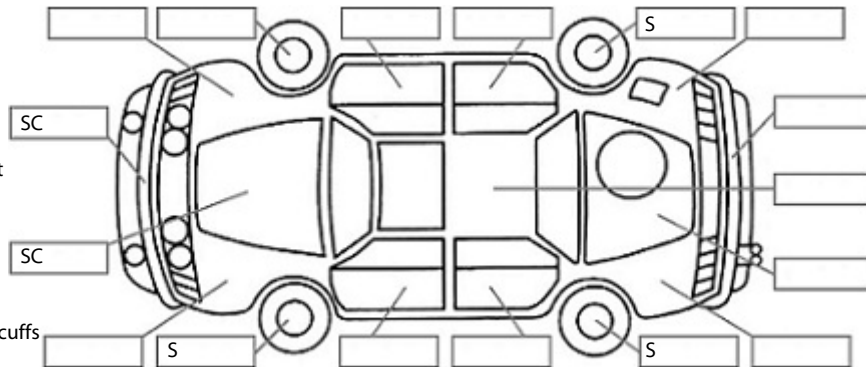

Make: Chrysler	Model: 300C	Body Style: Sedan
Year: 2007	Registration: KRE527	Reg Expiry: 29 Feb 2020
WoF Expiry: 31 Oct 2020	Odometer: 118,895 Kms	Good No: 17944476
VIN: 1C3H9E3H96Y172453	Next Service: 116556	Service History: No

Key:

- S = scratch
- D = dent
- R = rust
- PT = paint defect
- C = crack
- P = pin dent
- * = decals
- SC = stone chips
- W = significant scuffs

Body Inspection Comments

Note: some defects & blemishes may not be displayed in the diagram