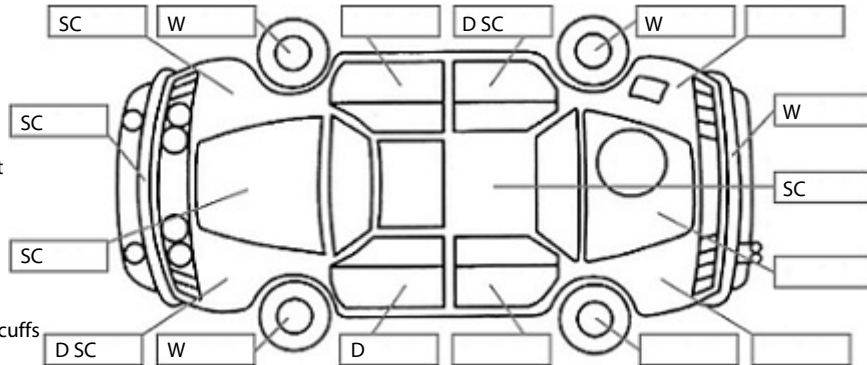

**Key:**

- S = scratch
- D = dent
- R = rust
- PT = paint defect
- C = crack
- P = pin dent
- \* = decals
- SC = stone chips
- W = significant scuffs

**Body Inspection Comments**

Note: some defects &amp; blemishes may not be displayed in the diagram

Seats	Poor
Carpets	Average
Panels	Average
Dashboard	Good

**General Comments**

Trans flares a little at times into 2nd.

Road Conditions During Test Drive: Dry

Engine Timing Mechanism: Timing Chain  
 Evidence of Cam Belt Replacement: Not Applicable Kms: