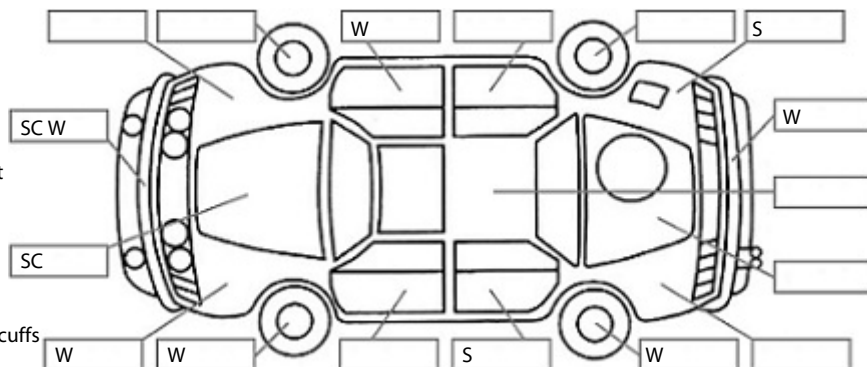

Make: Peugeot	Model: 407	Body Style: Sedan
Year: 2,005	Registration: ERD510	Reg Expiry: 19 Jan 2019
WoF Expiry: 19 Jun 2018	Odometer: 172,761 Kms	Good No: 17895894
VIN: VF36D3FZF21080947	Next Service: 179,000	Service History: No

Key:

- S = scratch
- D = dent
- R = rust
- PT = paint defect
- C = crack
- P = pin dent
- * = decals
- SC = stone chips
- W = significant scuffs

Body Inspection Comments

Note: some defects & blemishes may not be displayed in the diagram

Piece of chrome trim missing from rear bumper

Conditions During Body Inspection: Wet

Under Carriage & Under Bonnet Inspection Comments

Oil leaks

Interior Comments

Seats	Average
Carpets	Average
Panels	Average
Dashboard	Good