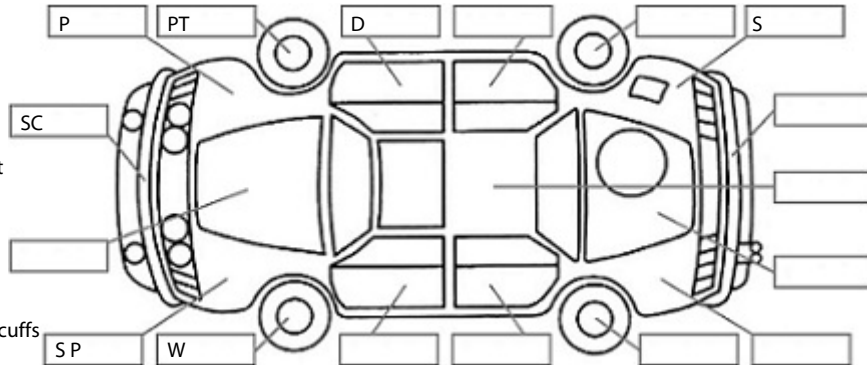

**Key:**

- S = scratch
- D = dent
- R = rust
- PT = paint defect
- C = crack
- P = pin dent
- \* = decals
- SC = stone chips
- W = significant scuffs

**Body Inspection Comments**

1 key remote not working