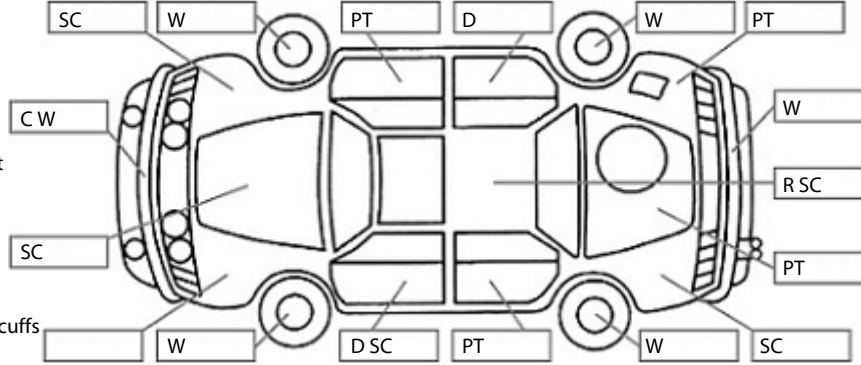

Make: Nissan	Model: Primera	Body Style: Sedan
Year: 2,001	Registration: AFR429	Reg Expiry: 25 Jun 2018
WoF Expiry: 10 Mar 2018	Odometer: 324,905 Kms	Good No: 17887218
VIN: JN1BCAP11A0211251	Next Service: 361798	Service History: No

Key:

- S = scratch
- D = dent
- R = rust
- PT = paint defect
- C = crack
- P = pin dent
- * = decals
- SC = stone chips
- W = significant scuffs

Body Inspection Comments

Note: some defects & blemishes may not be displayed in the diagram

Stone chips front screen and wiper mark. Aerial broken. New rear wiper blade required.

Conditions During Body Inspection: Dry

Under Carriage & Under Bonnet Inspection Comments

Slight oil leak.

Interior Comments

Engine Timing Mechanism: Timing Chain
Evidence of Cam Belt Replacement: Not Applicable Kms:

	Pass	Fail	N/A
Engine			
Oil level	✓		
Smoke & fumes		✓	
Performance	✓		
Noise		✓	
Cooling System			
Coolant condition	✓		
Performance	✓		
Radiator / Hoses (visual)	✓		
Transmission			
Operation	✓		
Noise	✓		
Clutch			✓
CV joints	✓		
Wheel bearings	✓		
Brakes			
Performance		✓	
Hand Brake	✓		
Tyres (lowest observed tread depth of tyres)			
Left front	4	mm	
Right front	4	mm	
Left rear	4	mm	
Right rear	2	mm	
Spare		Yes	
Suspension			
Suspension performance	✓		
Steering performance	✓		
Shock absorbers	✓		
Air Conditioning / Heater			
Operation	✓		
Electrical / Accessories			
Head lights	✓		
Tail lights	✓		
Indicators	✓		
Dashboard warning lights	✓		
Wipers (front & rear)	✓		
Window winder FL	✓		
Window winder FR	✓		
Window winder RL	✓		
Window winder RR	✓		
Rear view mirrors	✓		
Radio (basic test only)	✓		
CD (basic test only)		✓	
Number of keys	1		
Central locking	✓		
Remote locking			✓
Sat. Nav. (basic test only)			✓
Reversing camera			✓