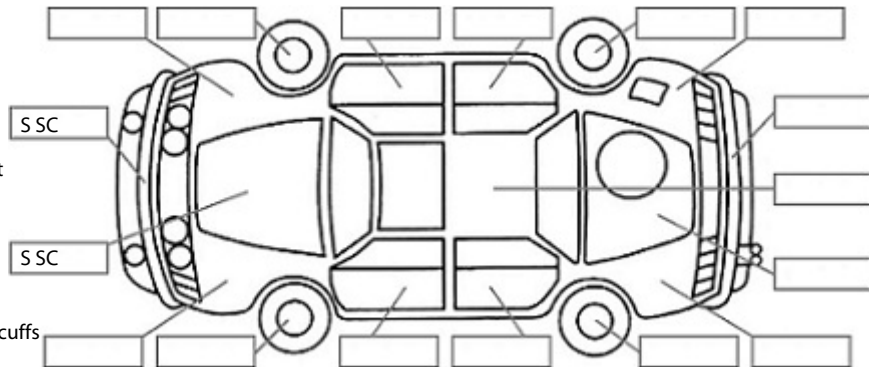

Make: Hyundai	Model: Ix35	Body Style: SUV
Year: 2,013	Registration: GUA160	Reg Expiry: 23 Oct 2018
WoF Expiry: 01 Jul 2018	Odometer: 112,234 Kms	Good No: 17881509
VIN: KMHJT81BMDU71748	Next Service: 124000	Service History: No

Key:

- S = scratch
- D = dent
- R = rust
- PT = paint defect
- C = crack
- P = pin dent
- * = decals
- SC = stone chips
- W = significant scuffs

Body Inspection Comments

Note: some defects & blemishes may not be displayed in the diagram