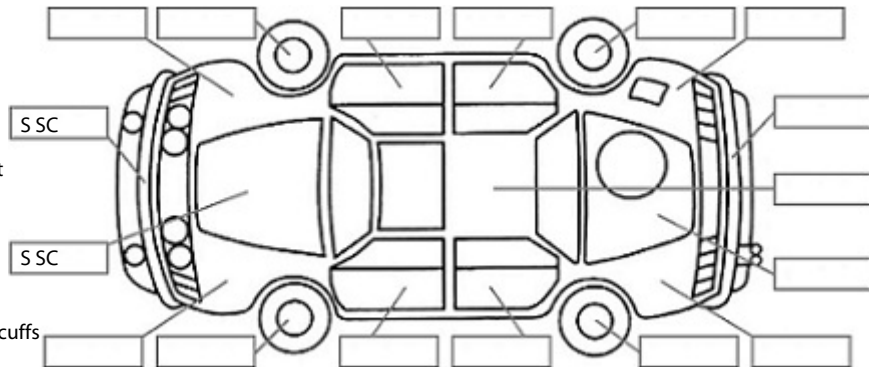

<b>Make:</b> Hyundai	<b>Model:</b> Ix35	<b>Body Style:</b> SUV
<b>Year:</b> 2,013	<b>Registration:</b> GUA160	<b>Reg Expiry:</b> 23 Oct 2018
<b>WoF Expiry:</b> 01 Jul 2018	<b>Odometer:</b> 112,234 Kms	<b>Good No:</b> 17881509
<b>VIN:</b> KMHJT81BMDU71748	<b>Next Service:</b> 124000	<b>Service History:</b> No

**Key:**

- S = scratch
- D = dent
- R = rust
- PT = paint defect
- C = crack
- P = pin dent
- \* = decals
- SC = stone chips
- W = significant scuffs

Body Inspection Comments

Note: some defects &amp; blemishes may not be displayed in the diagram