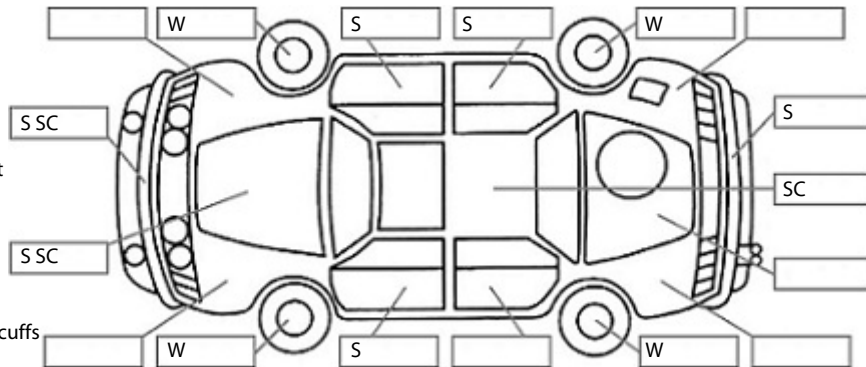

Key:

- S = scratch
- D = dent
- R = rust
- PT = paint defect
- C = crack
- P = pin dent
- * = decals
- SC = stone chips
- W = significant scuffs

Body Inspection Comments

Note: some defects & blemishes may not be displayed in the diagram

Engine Timing Mechanism: Timing Chain
 Evidence of Cam Belt Replacement: Not Applicable Kms:

	Pass	Fail	N/A
Engine			
Oil level	✓		
Smoke & fumes	✓		
Performance	✓		
Noise	✓		
Cooling System			
Coolant condition	✓		
Performance	✓		
Radiator / Hoses (visual)	✓		
Transmission			
Operation	✓		
Noise	✓		
Clutch			✓
CV joints	✓		
Wheel bearings	✓		
Brakes			
Performance	✓		
Hand Brake	✓		
Tyres (lowest observed tread depth of tyres)			
Left front	6	mm	
Right front	6	mm	
Left rear	6	mm	
Right rear	6	mm	
Spare		Yes	
Suspension			
Suspension performance	✓		
Steering performance	✓		
Shock absorbers	✓		
Air Conditioning / Heater			
Operation	✓		
Electrical / Accessories			
Head lights	✓		
Tail lights	✓		
Indicators	✓		
Dashboard warning lights	✓		
Wipers (front & rear)	✓		
Window winder FL	✓		
Window winder FR	✓		
Window winder RL	✓		
Window winder RR	✓		
Rear view mirrors	✓		
Radio (basic test only)	✓		
CD (basic test only)	✓		
Number of keys	1		
Central locking	✓		
Remote locking	✓		
Sat. Nav. (basic test only)	✓		
Reversing camera	✓		