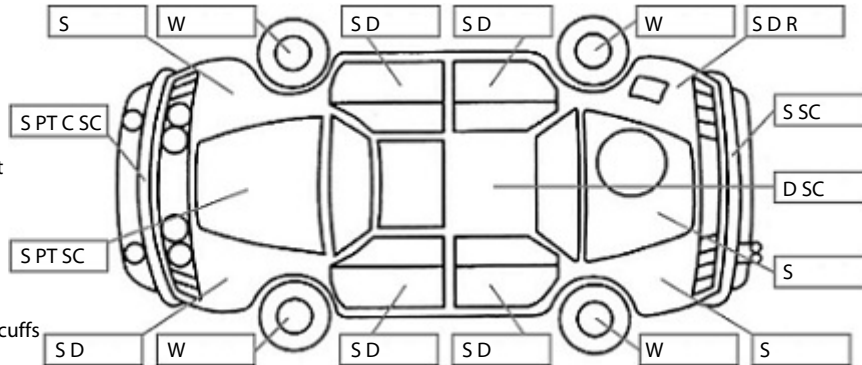

Make: Subaru	Model: Impreza	Body Style: Sedan
Year: 2,000	Registration: FPK311	Reg Expiry: 10 Jul 2017
WoF Expiry: 29 Jul 2017	Odometer: 218,197 Kms	Good No: 17873218
VIN: 7A8GF090708002634	Next Service:	Service History: No

Key:

- S = scratch
- D = dent
- R = rust
- PT = paint defect
- C = crack
- P = pin dent
- * = decals
- SC = stone chips
- W = significant scuffs

Note: some defects & blemishes may not be displayed in the diagram