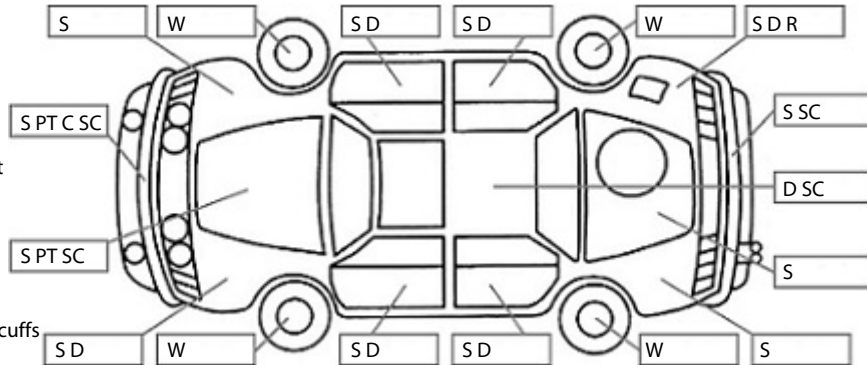

Make: Subaru	Model: Impreza	Body Style: Sedan
Year: 2,000	Registration: FPK311	Reg Expiry: 10 Jul 2017
WoF Expiry: 29 Jul 2017	Odometer: 218,197 Kms	Good No: 17873218
VIN: 7A8GF090708002634	Next Service:	Service History: No

Key:

- S = scratch
- D = dent
- R = rust
- PT = paint defect
- C = crack
- P = pin dent
- * = decals
- SC = stone chips
- W = significant scuffs

Note: some defects & blemishes may not be displayed in the diagram