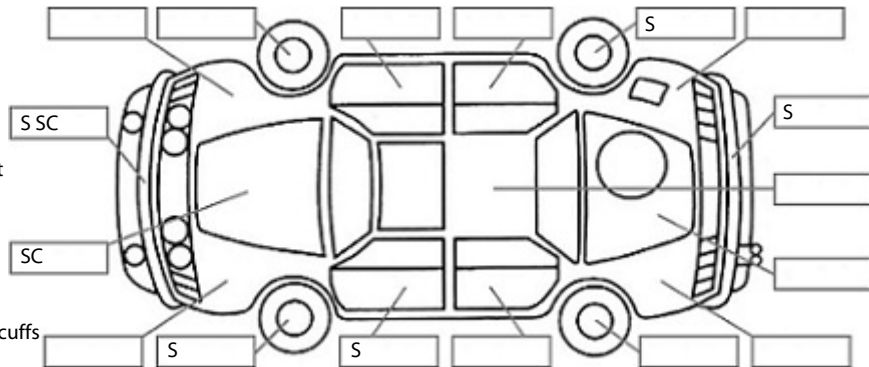

Make: Subaru	Model: Legacy	Body Style: Wagon
Year: 2013	Registration: HCT816	Reg Expiry: 05 May 2018
WoF Expiry: 17 Jul 2020	Odometer: 138,231 Kms	Good No: 17872769
VIN: JF1BRMKC2EG060628	Next Service:	Service History: No

Key:

- S = scratch
- D = dent
- R = rust
- PT = paint defect
- C = crack
- P = pin dent
- * = decals
- SC = stone chips
- W = significant scuffs

Body Inspection Comments

Stone chips on windscreen
Front bumper misaligned