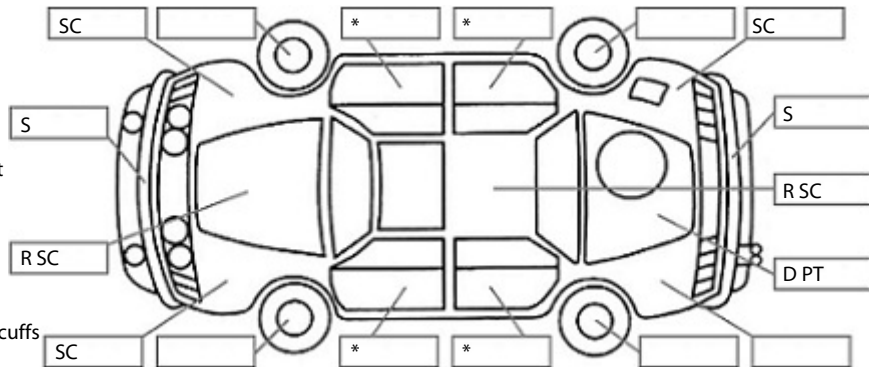

Make: Nissan	Model: X-Trail	Body Style: SUV
Year: 2,008	Registration: EMR504	Reg Expiry: 10 Jul 2018
WoF Expiry: 22 Sep 2017	Odometer: 141,979 Kms	Good No: 17871329
VIN: JN1TANT31A0001518	Next Service: Due.	Service History: No

Key:

- S = scratch
- D = dent
- R = rust
- PT = paint defect
- C = crack
- P = pin dent
- * = decals
- SC = stone chips
- W = significant scuffs

Body Inspection Comments

Stone chip on front windshield
Centre console RH trim missing, LH trim need attention

Note: some defects & blemishes may not be displayed in the diagram

Conditions During Body Inspection: Dry

Under Carriage & Under Bonnet Inspection Comments

Underbody scratches, surface rust
Dent on engine oil sump

Engine Timing Mechanism: Timing Chain
Evidence of Cam Belt Replacement: Not Applicable Kms:

	Pass	Fail	N/A
Engine			
Oil level		✓	
Smoke & fumes	✓		
Performance	✓		
Noise	✓		
Cooling System			
Coolant condition	✓		
Performance	✓		
Radiator / Hoses (visual)	✓		
Transmission			
Operation	✓		
Noise	✓		
Clutch	✓		
CV joints	✓		
Wheel bearings	✓		
Brakes			
Performance	✓		
Hand Brake	✓		
Tyres (lowest observed tread depth of tyres)			
Left front	3	mm	
Right front	3	mm	
Left rear	6	mm	
Right rear	6	mm	
Spare		Yes	
Suspension			
Suspension performance	✓		
Steering performance	✓		
Shock absorbers	✓		
Air Conditioning / Heater			
Operation	✓		
Electrical / Accessories			
Head lights	✓		
Tail lights	✓		
Indicators	✓		
Dashboard warning lights	✓		
Wipers (front & rear)	✓		
Window winder FL	✓		
Window winder FR	✓		
Window winder RL	✓		
Window winder RR	✓		
Rear view mirrors	✓		
Radio (basic test only)	✓		
CD (basic test only)	✓		
Number of keys	1		
Central locking	✓		
Remote locking	✓		
Sat. Nav. (basic test only)			✓
Reversing camera			✓