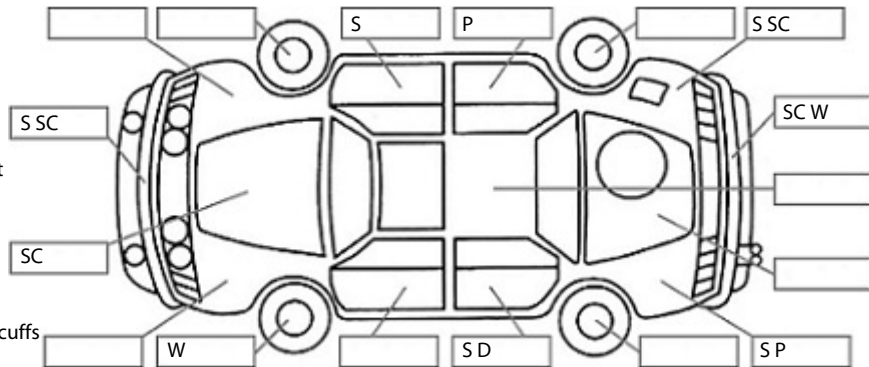

Key:

- S = scratch
- D = dent
- R = rust
- PT = paint defect
- C = crack
- P = pin dent
- * = decals
- SC = stone chips
- W = significant scuffs

Body Inspection Comments

Note: some defects & blemishes may not be displayed in the diagram

Engine Timing Mechanism: Timing Chain
 Evidence of Cam Belt Replacement: Not Applicable Kms:

	Pass	Fail	N/A
Engine			
Oil level	✓		
Smoke & fumes	✓		
Performance	✓		
Noise	✓		
Cooling System			
Coolant condition	✓		
Performance	✓		
Radiator / Hoses (visual)	✓		
Transmission			
Operation	✓		
Noise	✓		
Clutch			✓
CV joints	✓		
Wheel bearings	✓		
Brakes			
Performance	✓		
Hand Brake	✓		
Tyres (lowest observed tread depth of tyres)			
Left front	6.9	mm	
Right front	6.4	mm	
Left rear	5.1	mm	
Right rear	6.4	mm	
Spare	Yes		
Suspension			
Suspension performance	✓		
Steering performance	✓		
Shock absorbers	✓		
Air Conditioning / Heater			
Operation	✓		
Electrical / Accessories			
Head lights	✓		
Tail lights	✓		
Indicators	✓		
Dashboard warning lights	✓		
Wipers (front & rear)	✓		
Window winder FL	✓		
Window winder FR	✓		
Window winder RL	✓		
Window winder RR	✓		
Rear view mirrors	✓		
Radio (basic test only)	✓		
CD (basic test only)	✓		
Number of keys	2		
Central locking	✓		
Remote locking	✓		
Sat. Nav. (basic test only)			✓
Reversing camera	✓		