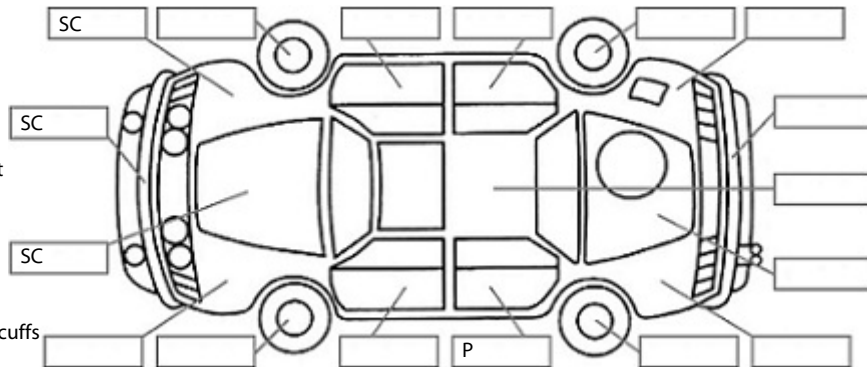

Key:

- S = scratch
- D = dent
- R = rust
- PT = paint defect
- C = crack
- P = pin dent
- * = decals
- SC = stone chips
- W = significant scuffs

Body Inspection Comments

Windscreen chips
Tray scuffs and minor scratches