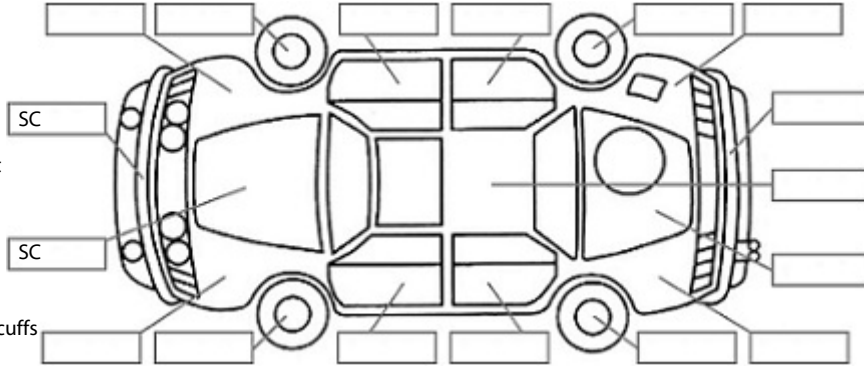

<b>Make:</b> Jeep	<b>Model:</b> Grand Cherokee	<b>Body Style:</b> SUV
<b>Year:</b> 2016	<b>Registration:</b> JTY245	<b>Reg Expiry:</b> 28 Oct 2019
<b>WoF Expiry:</b> 29 Apr 2019	<b>Odometer:</b> 139,320 Kms	<b>Good No:</b> 17837588
<b>VIN:</b> 1C4RJFEGXFC780805	<b>Next Service:</b> 146,000kms	<b>Service History:</b> No

**Key:**

- S = scratch
- D = dent
- R = rust
- PT = paint defect
- C = crack
- P = pin dent
- \* = decals
- SC = stone chips
- W = significant scuffs

Body Inspection Comments

1 remote key fail

Note: some defects & blemishes may not be displayed in the diagram