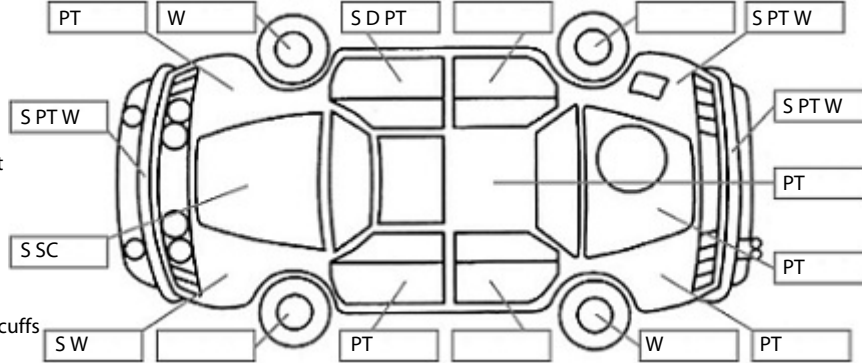

Key:

- S = scratch
- D = dent
- R = rust
- PT = paint defect
- C = crack
- P = pin dent
- * = decals
- SC = stone chips
- W = significant scuffs

Body Inspection Comments

Windscreen cracks
 Left hand sill dents

Note: some defects & blemishes may not be displayed in the diagram

Conditions During Body Inspection: Dry

Under Carriage & Under Bonnet Inspection Comments

Engine oil leaks
 Fuel tank filler pipe leaking (hose clamp loose)
 Battery insecure