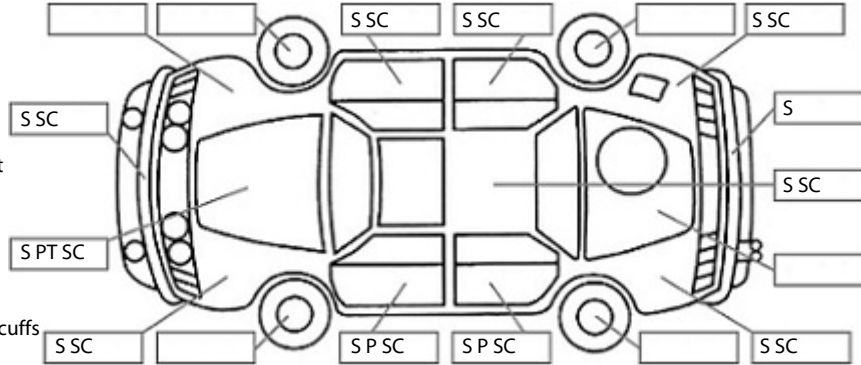

Make: Rover	Model: 216	Body Style: Hatchback
Year: 2000	Registration: ZE6919	Reg Expiry: 31 Aug 2019
WoF Expiry: 31 Oct 2019	Odometer: 101,788 Kms	Good No: 17820218
VIN: SARRFYWZJXD345945	Next Service: 110000	Service History: No

Key:

- S = scratch
- D = dent
- R = rust
- PT = paint defect
- C = crack
- P = pin dent
- * = decals
- SC = stone chips
- W = significant scuffs

Body Inspection Comments

Note: some defects & blemishes may not be displayed in the diagram