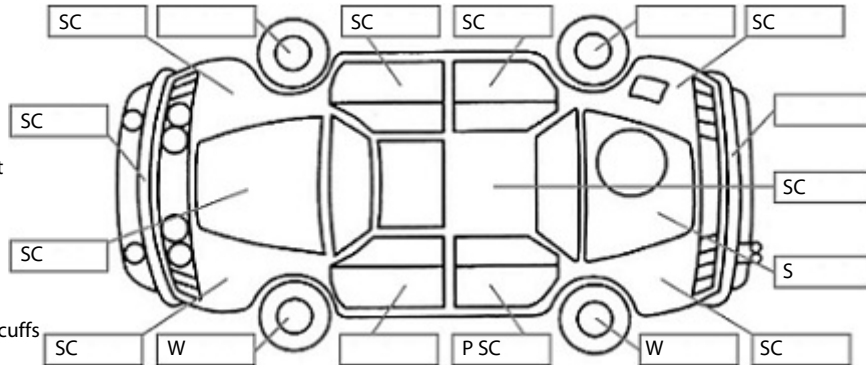

Key:

- S = scratch
- D = dent
- R = rust
- PT = paint defect
- C = crack
- P = pin dent
- * = decals
- SC = stone chips
- W = significant scuffs

Body Inspection Comments

Stonechips on windscreen.
Wear on RF seat and seatbelt.