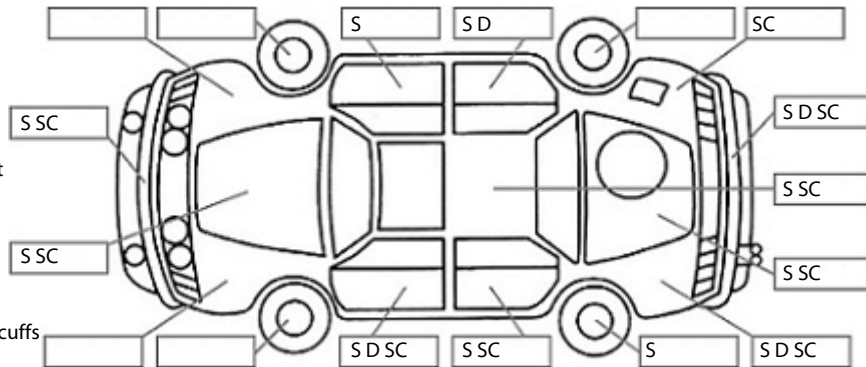

<b>Make:</b> Hyundai	<b>Model:</b> Santa FE	<b>Body Style:</b> SUV
<b>Year:</b> 2012	<b>Registration:</b> GKC947	<b>Reg Expiry:</b> 25 Mar 2020
<b>WoF Expiry:</b> 19 Aug 2020	<b>Odometer:</b> 253,418 Kms	<b>Good No:</b> 17818408
<b>VIN:</b> KMHSH81XSCU89647	<b>Next Service:</b> 263400	<b>Service History:</b> No

**Key:**

- S = scratch
- D = dent
- R = rust
- PT = paint defect
- C = crack
- P = pin dent
- \* = decals
- SC = stone chips
- W = significant scuffs

**Body Inspection Comments**

Note: some defects & blemishes may not be displayed in the diagram