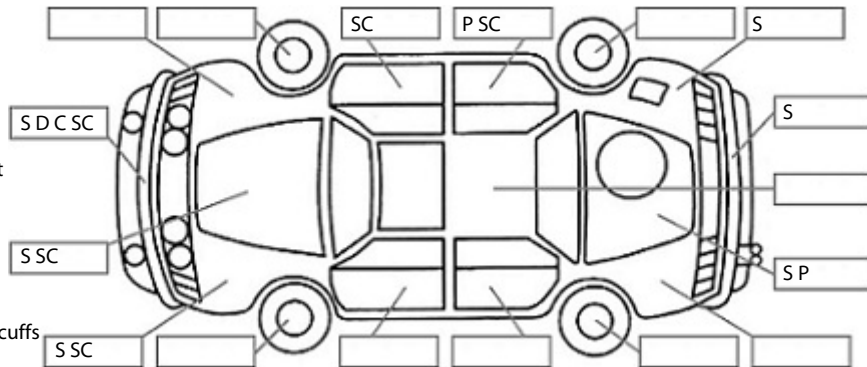

Make: Chrysler	Model: 300	Body Style: Sedan
Year: 2007	Registration: LJG419	Reg Expiry: 01 Jul 2019
WoF Expiry: 01 Jun 2020	Odometer: 140,507 Kms	Good No: 17812413
VIN: 1C3H9E3H86Y158804	Next Service: 133000	Service History: No

Key:

- S = scratch
- D = dent
- R = rust
- PT = paint defect
- C = crack
- P = pin dent
- * = decals
- SC = stone chips
- W = significant scuffs

Body Inspection Comments

Note: some defects & blemishes may not be displayed in the diagram

General Comments

Tyre sensor light flashing intermittently due to having broken wheel sensors

Road Conditions During Test Drive: Dry

 Engine Timing Mechanism: Unknown
 Evidence of Cam Belt Replacement: Not Applicable Kms: