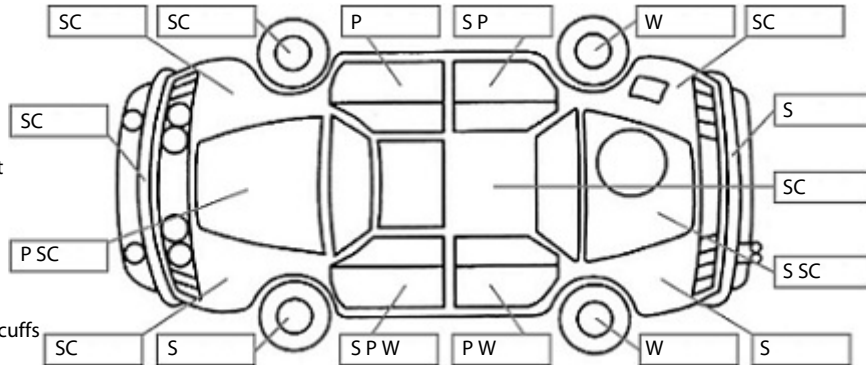

**Key:**

- S = scratch
- D = dent
- R = rust
- PT = paint defect
- C = crack
- P = pin dent
- \* = decals
- SC = stone chips
- W = significant scuffs

**Body Inspection Comments**

Left front bumper needs alignment,

**General Comments**

Road Conditions During Test Drive: Dry

Engine Timing Mechanism: Timing Chain  
 Evidence of Cam Belt Replacement: Not Applicable Kms:

	Pass	Fail	N/A
<b>Engine</b>			
Oil level	✓		
Smoke & fumes	✓		
Performance	✓		
Noise	✓		
<b>Cooling System</b>			
Coolant condition	✓		
Performance	✓		
Radiator / Hoses (visual)	✓		
<b>Transmission</b>			
Operation	✓		
Noise	✓		
Clutch			✓
CV joints	✓		
Wheel bearings	✓		
<b>Brakes</b>			
Performance	✓		
Hand Brake	✓		
<b>Tyres</b> (lowest observed tread depth of tyres)			
Left front	3	mm	
Right front	3	mm	
Left rear	3	mm	
Right rear	5	mm	
Spare		Yes	
<b>Suspension</b>			
Suspension performance	✓		
Steering performance	✓		
Shock absorbers	✓		
<b>Air Conditioning / Heater</b>			
Operation	✓		
<b>Electrical / Accessories</b>			
Head lights	✓		
Tail lights		✓	
Indicators	✓		
Dashboard warning lights	✓		
Wipers (front & rear)	✓		
Window winder FL	✓		
Window winder FR	✓		
Window winder RL	✓		
Window winder RR	✓		
Rear view mirrors	✓		
Radio (basic test only)	✓		
CD (basic test only)	✓		
Number of keys	1		
Central locking	✓		
Remote locking	✓		
Sat. Nav. (basic test only)			✓
Reversing camera			✓