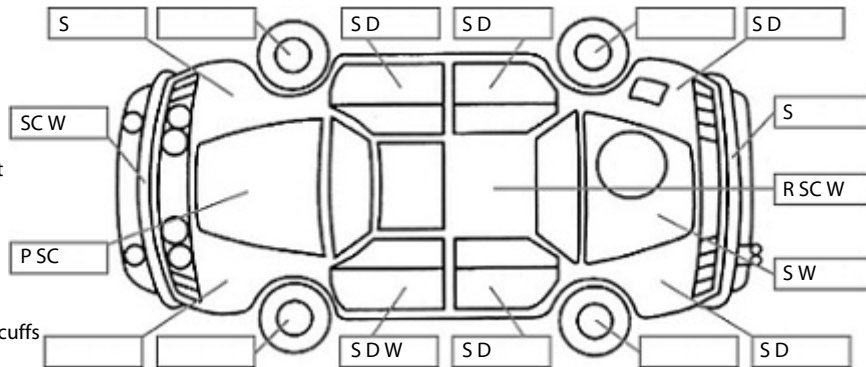

**Key:**

- S = scratch
- D = dent
- R = rust
- PT = paint defect
- C = crack
- P = pin dent
- \* = decals
- SC = stone chips
- W = significant scuffs

Note: some defects & blemishes may not be displayed in the diagram

**Body Inspection Comments**

- Light and bracket on roof racks
- Brackets on right side of van
- Aerial hole on roof
- Chip windscreen
- Aftermarket lights on front bumper

Conditions During Body Inspection: Dry

**Under Carriage & Under Bonnet Inspection Comments**

- Gearbox oil leak

**Interior Comments**

Seats	driver seat worn
Carpets	driver mat worn
Panels	left door gouge
Dashboard	Average

**General Comments**

Road Conditions During Test Drive: Dry