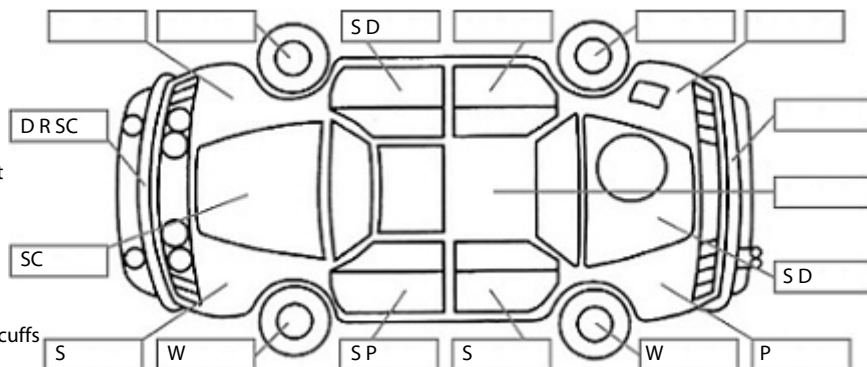

**Key:**

S = scratch  
 D = dent  
 R = rust  
 PT = paint defect  
 C = crack  
 P = pin dent  
 \* = decals  
 SC = stone chips  
 W = significant scuffs

**Body Inspection Comments**

Right taillight cracked  
 Front tow hook cover missing  
 Brackets on right side of van  
 Light and bracket on roof racks  
 Aerial hole on roof