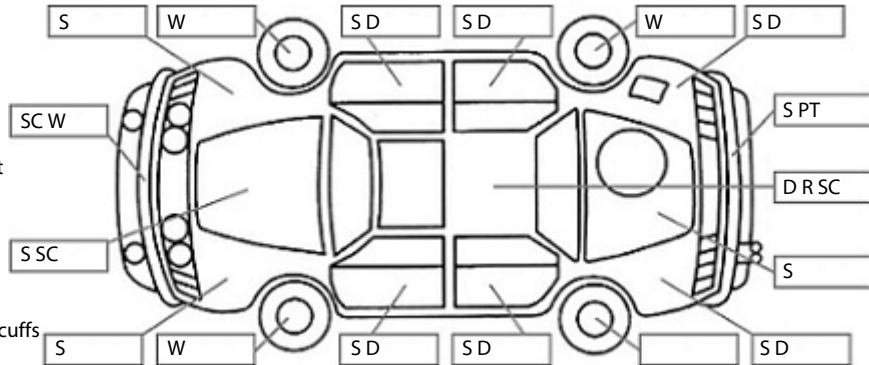

Key:

- S = scratch
- D = dent
- R = rust
- PT = paint defect
- C = crack
- P = pin dent
- * = decals
- SC = stone chips
- W = significant scuffs

Body Inspection Comments

Rear bumper/rear quarter panel alignment
Chip windscreen

Note: some defects & blemishes may not be displayed in the diagram

Conditions During Body Inspection: Dry

Under Carriage & Under Bonnet Inspection Comments

One key doesn't click into remote

Interior Comments