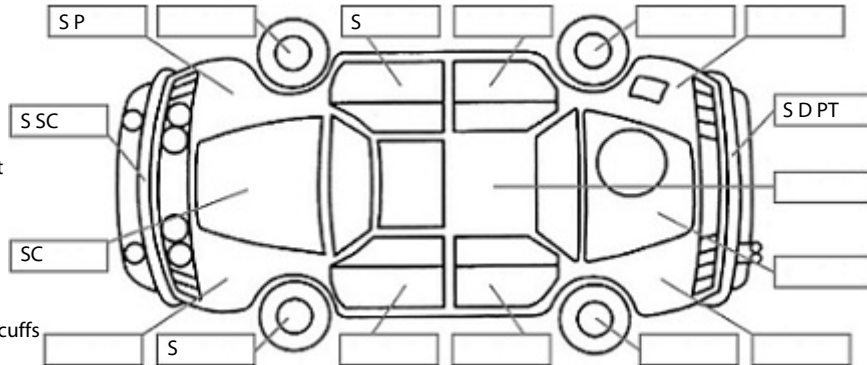

Key:

- S = scratch
- D = dent
- R = rust
- PT = paint defect
- C = crack
- P = pin dent
- * = decals
- SC = stone chips
- W = significant scuffs

Body Inspection Comments

Note: some defects & blemishes may not be displayed in the diagram

- Small stone crack in left side of windscreen.
- Stone chips in windscreen.

Conditions During Body Inspection: Dry

Under Carriage & Under Bonnet Inspection Comments

Interior Comments

Seats	Good
Carpets	Good
Panels	Good
Dashboard	Good