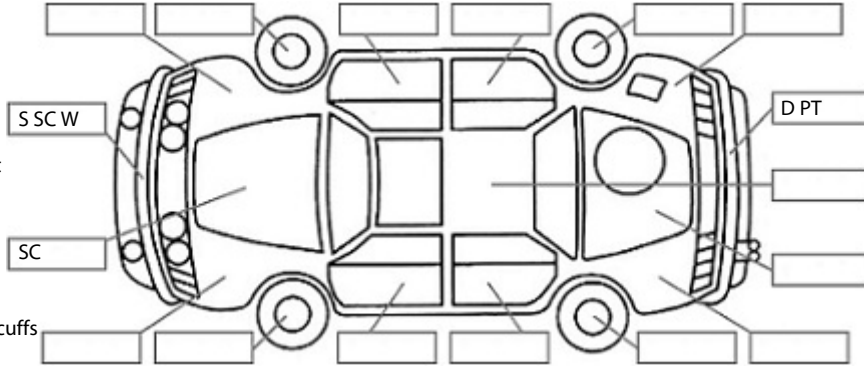

**Key:**

- S = scratch
- D = dent
- R = rust
- PT = paint defect
- C = crack
- P = pin dent
- \* = decals
- SC = stone chips
- W = significant scuffs

Body Inspection Comments

Note: some defects & blemishes may not be displayed in the diagram

Engine Timing Mechanism: Timing Chain  
Evidence of Cam Belt Replacement: Not Applicable Kms:

	Pass	Fail	N/A
<b>Engine</b>			
Oil level	✓		
Smoke & fumes	✓		
Performance	✓		
Noise	✓		
<b>Cooling System</b>			
Coolant condition	✓		
Performance	✓		
Radiator / Hoses (visual)	✓		
<b>Transmission</b>			
Operation	✓		
Noise	✓		
Clutch			✓
CV joints	✓		
Wheel bearings	✓		
<b>Brakes</b>			
Performance	✓		
Hand Brake	✓		
<b>Tyres</b> (lowest observed tread depth of tyres)			
Left front	4	mm	
Right front	4	mm	
Left rear	2.5	mm	
Right rear	3	mm	
Spare	Yes		
<b>Suspension</b>			
Suspension performance	✓		
Steering performance	✓		
Shock absorbers	✓		
<b>Air Conditioning / Heater</b>			
Operation	✓		
<b>Electrical / Accessories</b>			
Head lights	✓		
Tail lights	✓		
Indicators	✓		
Dashboard warning lights	✓		
Wipers (front & rear)	✓		
Window winder FL	✓		
Window winder FR	✓		
Window winder RL	✓		
Window winder RR	✓		
Rear view mirrors	✓		
Radio (basic test only)	✓		
CD (basic test only)	✓		
Number of keys	2		
Central locking	✓		
Remote locking	✓		
Sat. Nav. (basic test only)			✓
Reversing camera			✓