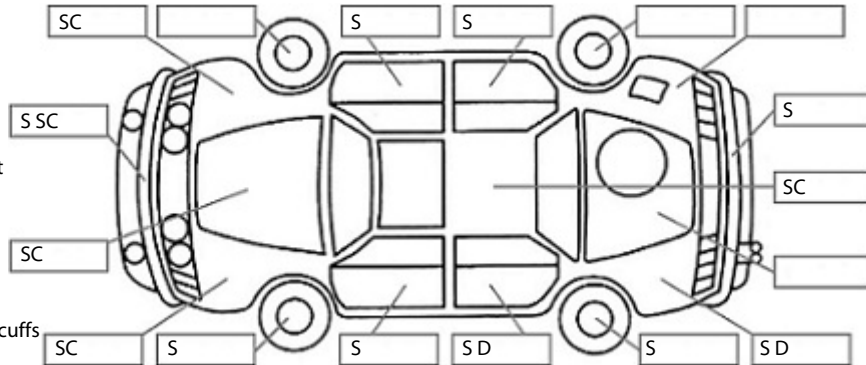

Key:

- S = scratch
- D = dent
- R = rust
- PT = paint defect
- C = crack
- P = pin dent
- * = decals
- SC = stone chips
- W = significant scuffs

Body Inspection Comments

Note: some defects & blemishes may not be displayed in the diagram

- Indicator lens in right side wing mirror is cracked.
- Back passenger door does have a large indentation along the bottom, slight rippling to panel.

Conditions During Body Inspection: Dry

Under Carriage & Under Bonnet Inspection Comments