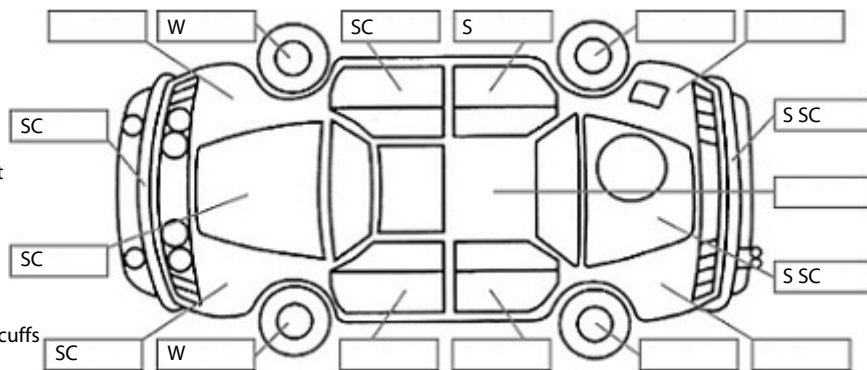

Key:

- S = scratch
- D = dent
- R = rust
- PT = paint defect
- C = crack
- P = pin dent
- * = decals
- SC = stone chips
- W = significant scuffs

Body Inspection Comments

No spare wheel has puncher repair kit
Front windscreen stone chips

Note: some defects & blemishes may not be displayed in the diagram

Conditions During Body Inspection: Dry

Under Carriage & Under Bonnet Inspection Comments

Brake rotors warn pads low

Interior Comments

Seats	Good
Carpets	Good
Panels	Good
Dashboard	Good