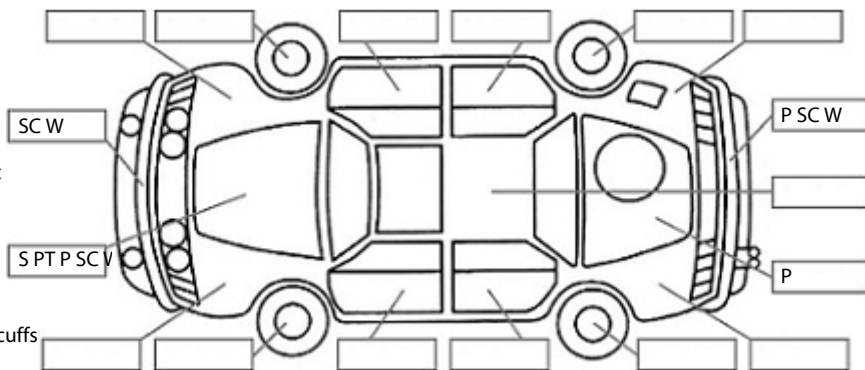

Key:

- S = scratch
- D = dent
- R = rust
- PT = paint defect
- C = crack
- P = pin dent
- * = decals
- SC = stone chips
- W = significant scuffs

Body Inspection Comments

Note: some defects & blemishes may not be displayed in the diagram

Conditions During Body Inspection: Dry

Under Carriage & Under Bonnet Inspection Comments

 Engine oil leaks
 R/f lower arm suspension bush

Interior Comments

Seats	drivers seat ripped
Carpets	Average
Panels	Average
Dashboard	Average