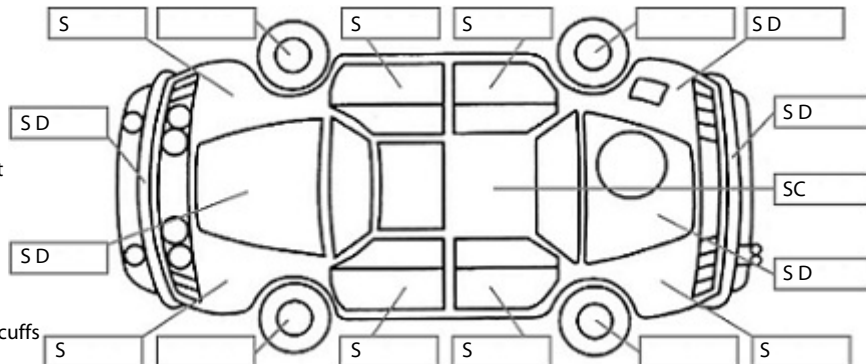

Make: Mitsubishi	Model: Triton	Body Style: Utility
Year: 2010	Registration: FKG581	Reg Expiry: 01 Jul 2019
WoF Expiry: 13 Jul 2019	Odometer: 193,751 Kms	Good No: 17765236
VIN: MMAJNKA40AD01552	Next Service: Due	Service History: No

Key:

- S = scratch
- D = dent
- R = rust
- PT = paint defect
- C = crack
- P = pin dent
- * = decals
- SC = stone chips
- W = significant scuffs

Body Inspection Comments

Tyre edges worn

Note: some defects & blemishes may not be displayed in the diagram