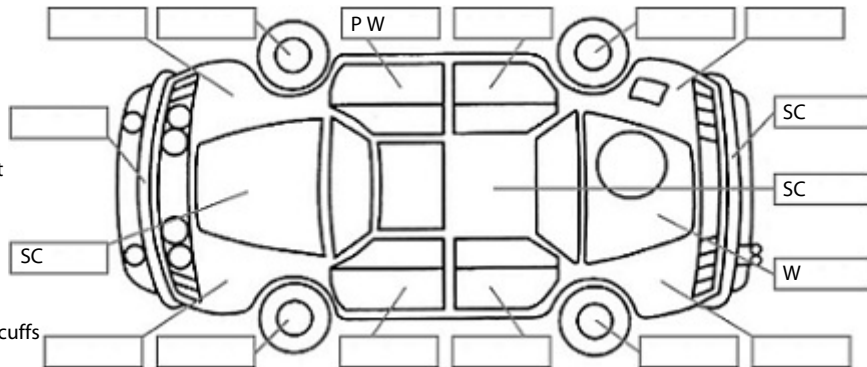

**Key:**

- S = scratch
- D = dent
- R = rust
- PT = paint defect
- C = crack
- P = pin dent
- \* = decals
- SC = stone chips
- W = significant scuffs

**Body Inspection Comments**

Note: some defects & blemishes may not be displayed in the diagram

Scuff mark on the left headlight, scuff marks on the left wing mirror, right tail light broken,

Conditions During Body Inspection: Dry

**Under Carriage & Under Bonnet Inspection Comments**

**Interior Comments**

Seats	Good
Carpets	Good
Panels	Average
Dashboard	Average

**General Comments**

Rear wiper is upside down,

Road Conditions During Test Drive: Dry

Engine Timing Mechanism: Timing Chain  
 Evidence of Cam Belt Replacement: Not Applicable Kms: