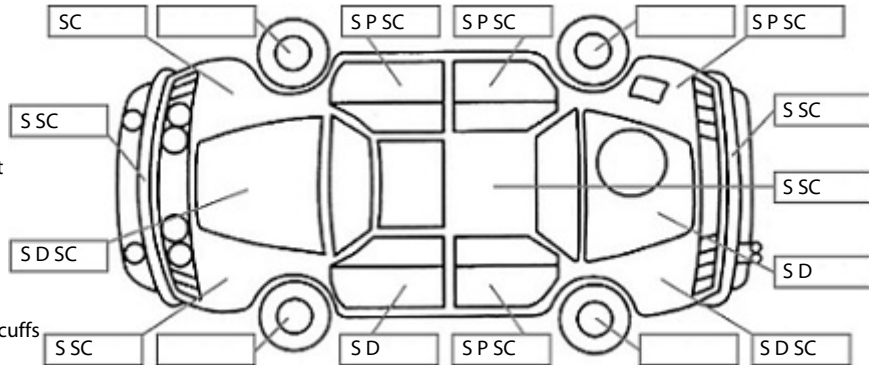

Key:

- S = scratch
- D = dent
- R = rust
- PT = paint defect
- C = crack
- P = pin dent
- * = decals
- SC = stone chips
- W = significant scuffs

Body Inspection Comments

Note: some defects & blemishes may not be displayed in the diagram

Minor stone chips in the windscreen ,LR an RR tail lights cracked ,

Conditions During Body Inspection: Wet

Under Carriage & Under Bonnet Inspection Comments

Interior Comments

Seats	Average
Carpets	Average
Panels	Average
Dashboard	Average