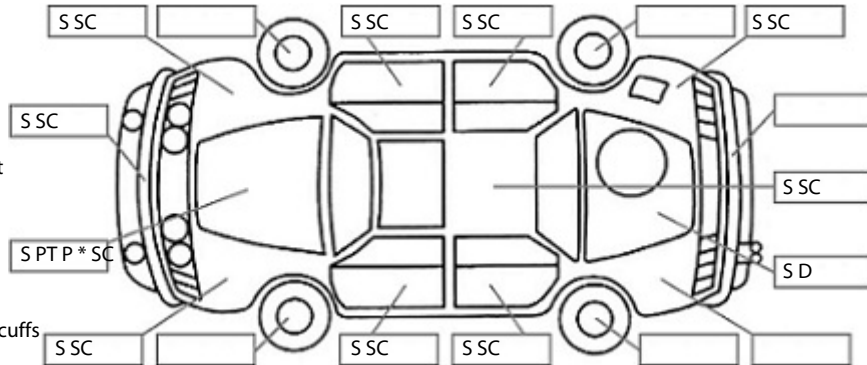

Key:

- S = scratch
- D = dent
- R = rust
- PT = paint defect
- C = crack
- P = pin dent
- * = decals
- SC = stone chips
- W = significant scuffs

Body Inspection Comments

Note: some defects & blemishes may not be displayed in the diagram