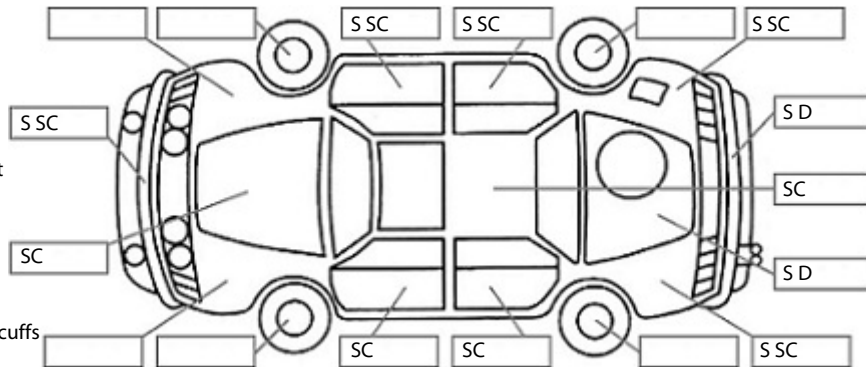

Make: Holden	Model: Rodeo 4X2	Body Style: Utility
Year: 2007	Registration: EAJ715	Reg Expiry: 01 Jul 2019
WoF Expiry: 02 Aug 2020	Odometer: 261,483 Kms	Good No: 17754616
VIN: MPATFR85H7H56643	Next Service: 171500	Service History: No

Key:

- S = scratch
- D = dent
- R = rust
- PT = paint defect
- C = crack
- P = pin dent
- * = decals
- SC = stone chips
- W = significant scuffs

Body Inspection Comments

LR tail light cracked,

Note: some defects & blemishes may not be displayed in the diagram

Engine Timing Mechanism: Timing Chain
 Evidence of Cam Belt Replacement: Not Applicable Kms:

	Pass	Fail	N/A
Engine			
Oil level	✓		
Smoke & fumes	✓		
Performance	✓		
Noise	✓		
Cooling System			
Coolant condition	✓		
Performance	✓		
Radiator / Hoses (visual)	✓		
Transmission			
Operation	✓		
Noise	✓		
Clutch	✓		
CV joints	✓		
Wheel bearings	✓		
Brakes			
Performance	✓		
Hand Brake	✓		
Tyres (lowest observed tread depth of tyres)			
Left front	7	mm	
Right front	7	mm	
Left rear	4	mm	
Right rear	4	mm	
Spare	Yes		
Suspension			
Suspension performance	✓		
Steering performance	✓		
Shock absorbers	✓		
Air Conditioning / Heater			
Operation	✓		
Electrical / Accessories			
Head lights	✓		
Tail lights	✓		
Indicators	✓		
Dashboard warning lights	✓		
Wipers (front & rear)	✓		
Window winder FL	✓		
Window winder FR	✓		
Window winder RL	✓		
Window winder RR	✓		
Rear view mirrors	✓		
Radio (basic test only)	✓		
CD (basic test only)	✓		
Number of keys	2		
Central locking	✓		
Remote locking	✓		
Sat. Nav. (basic test only)			✓
Reversing camera			✓