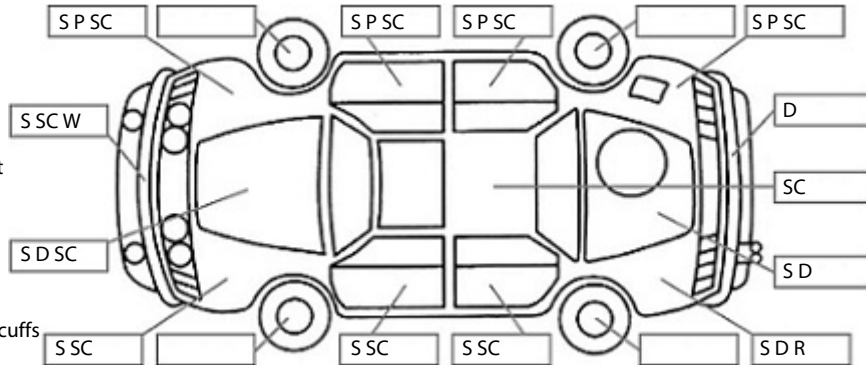

Make: Mitsubishi	Model: Triton	Body Style: Utility
Year: 2014	Registration: HSR515	Reg Expiry: 29 Jul 2019
WoF Expiry: 06 Aug 2020	Odometer: 176,214 Kms	Good No: 17753547
VIN: MMAJRKB40FD015301	Next Service: 180000	Service History: No

Key:

- S = scratch
- D = dent
- R = rust
- PT = paint defect
- C = crack
- P = pin dent
- * = decals
- SC = stone chips
- W = significant scuffs

Body Inspection Comments

X2 front tyres need to be replaced soon ,