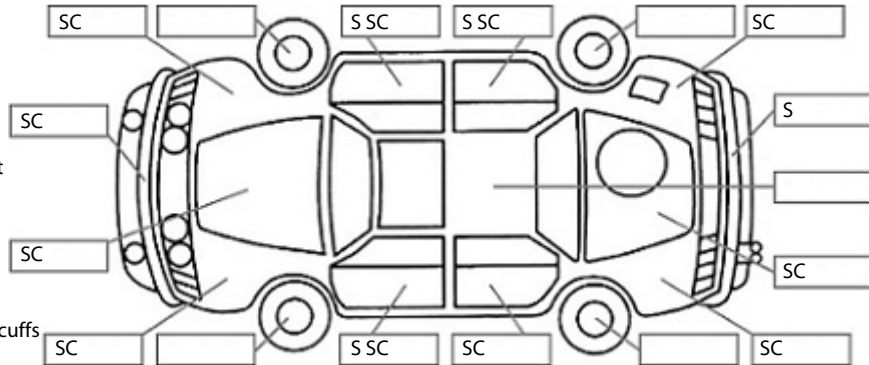

Key:

- S = scratch
- D = dent
- R = rust
- PT = paint defect
- C = crack
- P = pin dent
- * = decals
- SC = stone chips
- W = significant scuffs

Body Inspection Comments

Both A pillars stone chipped ,

Note: some defects & blemishes may not be displayed in the diagram

Engine Timing Mechanism: Timing Chain
 Evidence of Cam Belt Replacement: Not Applicable Kms:

	Pass	Fail	N/A
Engine			
Oil level	✓		
Smoke & fumes	✓		
Performance	✓		
Noise	✓		
Cooling System			
Coolant condition	✓		
Performance	✓		
Radiator / Hoses (visual)	✓		
Transmission			
Operation	✓		
Noise	✓		
Clutch			✓
CV joints	✓		
Wheel bearings	✓		
Brakes			
Performance	✓		
Hand Brake	✓		
Tyres (lowest observed tread depth of tyres)			
Left front	3	mm	
Right front	4	mm	
Left rear	2	mm	
Right rear	3	mm	
Spare	Yes		
Suspension			
Suspension performance	✓		
Steering performance	✓		
Shock absorbers	✓		
Air Conditioning / Heater			
Operation	✓		
Electrical / Accessories			
Head lights	✓		
Tail lights	✓		
Indicators	✓		
Dashboard warning lights	✓		
Wipers (front & rear)	✓		
Window winder FL	✓		
Window winder FR	✓		
Window winder RL	✓		
Window winder RR	✓		
Rear view mirrors	✓		
Radio (basic test only)	✓		
CD (basic test only)	✓		
Number of keys	2		
Central locking	✓		
Remote locking	✓		
Sat. Nav. (basic test only)			✓
Reversing camera			✓