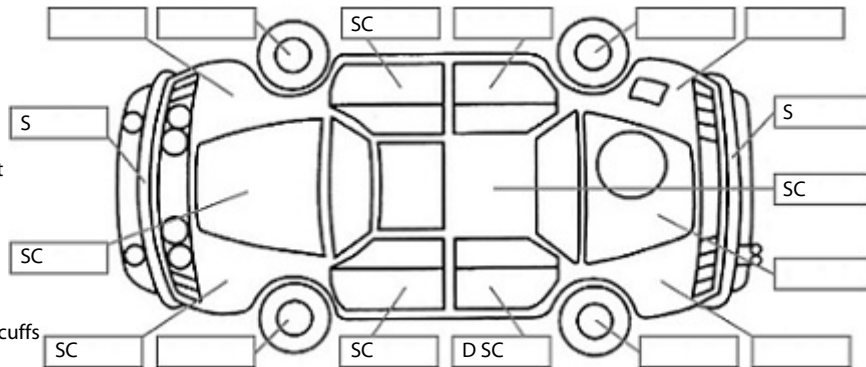

Key:

- S = scratch
- D = dent
- R = rust
- PT = paint defect
- C = crack
- P = pin dent
- * = decals
- SC = stone chips
- W = significant scuffs

Body Inspection Comments

Minor stone chips in the windscreen ,