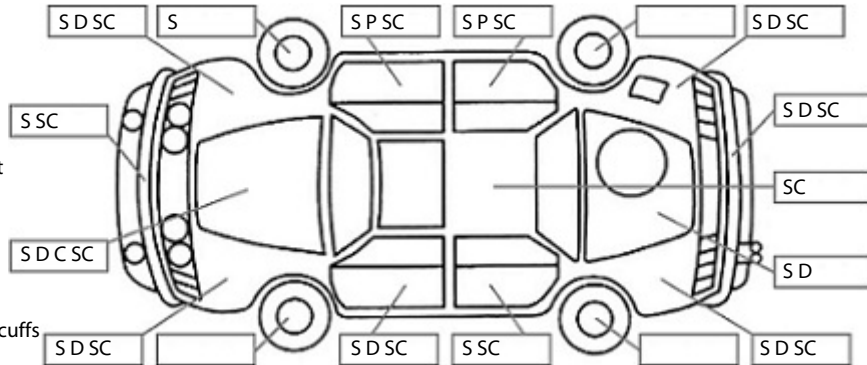

<b>Make:</b> Nissan	<b>Model:</b> Cefiro	<b>Body Style:</b> Sedan
<b>Year:</b> 2000	<b>Registration:</b> DCH391	<b>Reg Expiry:</b> 19 Sep 2019
<b>WoF Expiry:</b> 08 Dec 2019	<b>Odometer:</b> 165,675 Kms	<b>Good No:</b> 17751651
<b>VIN:</b> 7A8DH2A0705555875	<b>Next Service:</b> 169494	<b>Service History:</b> No

**Key:**

- S = scratch
- D = dent
- R = rust
- PT = paint defect
- C = crack
- P = pin dent
- \* = decals
- SC = stone chips
- W = significant scuffs

Body Inspection Comments

RF door side mirror broken ,

Note: some defects &amp; blemishes may not be displayed in the diagram

Conditions During Body Inspection: Dry

Under Carriage & Under Bonnet Inspection Comments

Minor oil leaks ,

Interior Comments

Seats	Average
Carpets	Average
Panels	middle console lid broken ,
Dashboard	lid broken on top of dash ,