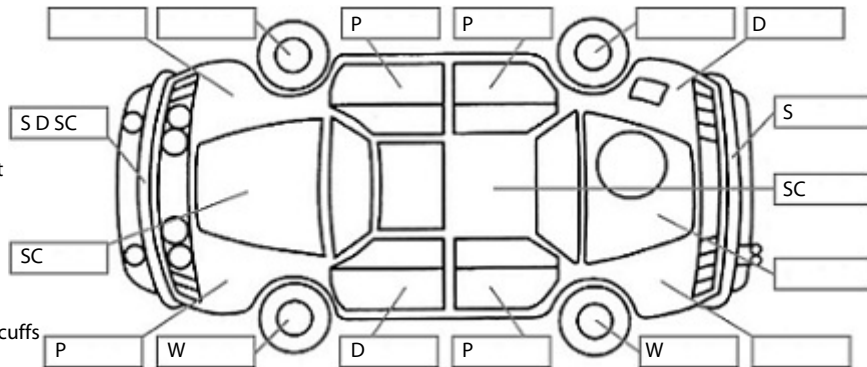

Make: Holden	Model: Commodore	Body Style: Sedan
Year: 2007	Registration: DRM143	Reg Expiry: 02 Apr 2020
WoF Expiry: 01 Jul 2020	Odometer: 128,877 Kms	Good No: 17751294
VIN: 6G1EK5B57L864313	Next Service: 135000	Service History: Yes

Key:

- S = scratch
- D = dent
- R = rust
- PT = paint defect
- C = crack
- P = pin dent
- * = decals
- SC = stone chips
- W = significant scuffs

Body Inspection Comments

R/F seat lower trim cracked.

Note: some defects & blemishes may not be displayed in the diagram

Conditions During Body Inspection: Dry

Under Carriage & Under Bonnet Inspection Comments

Oil seepage lower engine area.

Interior Comments

Seats	Average
Carpets	Average
Panels	Average
Dashboard	Good

General Comments

/

Road Conditions During Test Drive: Dry

Engine Timing Mechanism: Timing Chain
 Evidence of Cam Belt Replacement: Not Applicable Kms:

	Pass	Fail	N/A
Engine			
Oil level	✓		
Smoke & fumes	✓		
Performance	✓		
Noise	✓		
Cooling System			
Coolant condition	✓		
Performance	✓		
Radiator / Hoses (visual)	✓		
Transmission			
Operation	✓		
Noise	✓		
Clutch			✓
CV joints	✓		
Wheel bearings	✓		
Brakes			
Performance	✓		
Hand Brake	✓		
Tyres (lowest observed tread depth of tyres)			
Left front	8.0	mm	
Right front	8.0	mm	
Left rear	6.0	mm	
Right rear	6.0	mm	
Spare	Yes		
Suspension			
Suspension performance	✓		
Steering performance	✓		
Shock absorbers	✓		
Air Conditioning / Heater			
Operation	✓		
Electrical / Accessories			
Head lights	✓		
Tail lights	✓		
Indicators	✓		
Dashboard warning lights	✓		
Wipers (front & rear)	✓		
Window winder FL	✓		
Window winder FR	✓		
Window winder RL	✓		
Window winder RR	✓		
Rear view mirrors	✓		
Radio (basic test only)	✓		
CD (basic test only)	✓		
Number of keys	1		
Central locking	✓		
Remote locking	✓		
Sat. Nav. (basic test only)			✓
Reversing camera			✓