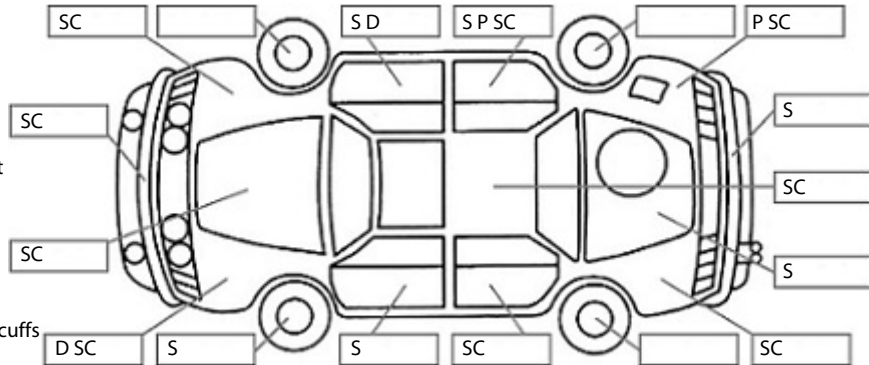

Make: Holden	Model: Commodore	Body Style: Sedan
Year: 2013	Registration: HCT241	Reg Expiry: 31 Aug 2019
WoF Expiry: 09 Jul 2020	Odometer: 180,180 Kms	Good No: 17751241
VIN: 6G1FB5E32EL931928	Next Service: 194370	Service History: No

Key:

- S = scratch
- D = dent
- R = rust
- PT = paint defect
- C = crack
- P = pin dent
- * = decals
- SC = stone chips
- W = significant scuffs

Body Inspection Comments

Minor stone chips in the windscreen ,