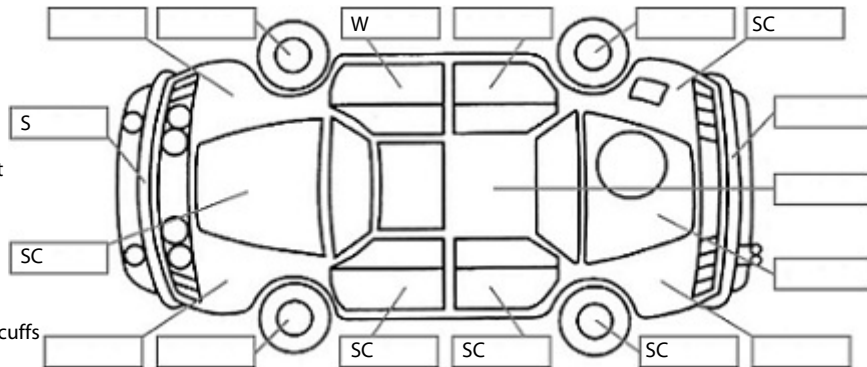

Key:

- S = scratch
- D = dent
- R = rust
- PT = paint defect
- C = crack
- P = pin dent
- * = decals
- SC = stone chips
- W = significant scuffs

Body Inspection Comments

Marks on both tail lights,

Note: some defects & blemishes may not be displayed in the diagram

Conditions During Body Inspection: Dry

Under Carriage & Under Bonnet Inspection Comments

Interior Comments

Seats	Good
Carpets	Good
Panels	Good
Dashboard	Good

General Comments

There is a noise coming from right front tyre while turning, reverse camera cuts in and out from pitch black to normal.