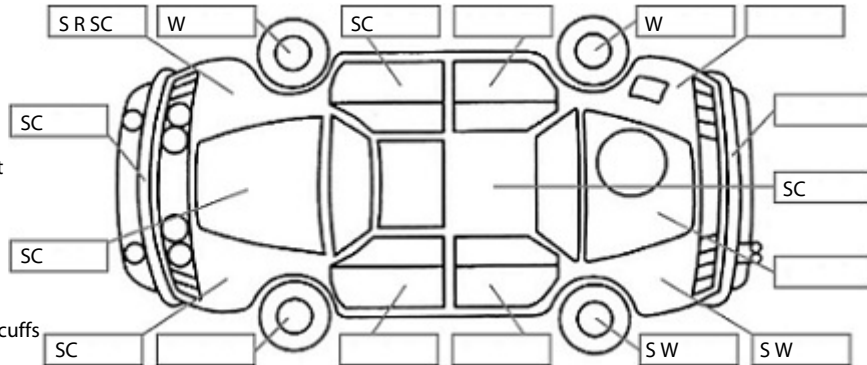

Key:

- S = scratch
- D = dent
- R = rust
- PT = paint defect
- C = crack
- P = pin dent
- * = decals
- SC = stone chips
- W = significant scuffs

Body Inspection Comments

Number plate light not working.

Note: some defects & blemishes may not be displayed in the diagram