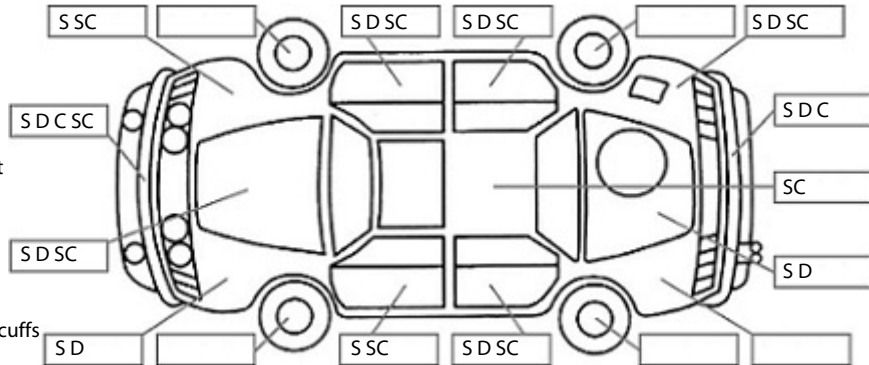

Make: Nissan	Model: Skyline	Body Style: Sedan
Year: 2001	Registration: HJY988	Reg Expiry: 15 Feb 2020
WoF Expiry: 30 Aug 2020	Odometer: 218,806 Kms	Good No: 17735470
VIN: 7A8DH120708100934	Next Service: 0	Service History: No

Key:

- S = scratch
- D = dent
- R = rust
- PT = paint defect
- C = crack
- P = pin dent
- * = decals
- SC = stone chips
- W = significant scuffs

Body Inspection Comments

Note: some defects & blemishes may not be displayed in the diagram