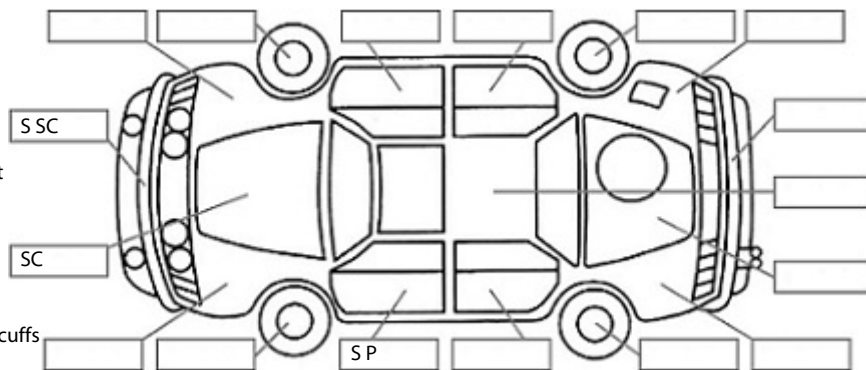

Key:

- S = scratch
- D = dent
- R = rust
- PT = paint defect
- C = crack
- P = pin dent
- * = decals
- SC = stone chips
- W = significant scuffs

Body Inspection Comments

Note: some defects & blemishes may not be displayed in the diagram

 Engine Timing Mechanism: Timing Chain
 Evidence of Cam Belt Replacement: Not Applicable Kms:

	Pass	Fail	N/A
Engine			
Oil level	✓		
Smoke & fumes	✓		
Performance	✓		
Noise	✓		
Cooling System			
Coolant condition	✓		
Performance	✓		
Radiator / Hoses (visual)	✓		
Transmission			
Operation	✓		
Noise	✓		
Clutch	✓		
CV joints			✓
Wheel bearings	✓		
Brakes			
Performance	✓		
Hand Brake	✓		
Tyres (lowest observed tread depth of tyres)			
Left front	7.1	mm	
Right front	6.5	mm	
Left rear	6.8	mm	
Right rear	5.9	mm	
Spare	Yes		
Suspension			
Suspension performance	✓		
Steering performance	✓		
Shock absorbers	✓		
Air Conditioning / Heater			
Operation	✓		
Electrical / Accessories			
Head lights	✓		
Tail lights	✓		
Indicators	✓		
Dashboard warning lights	✓		
Wipers (front & rear)	✓		
Window winder FL	✓		
Window winder FR	✓		
Window winder RL	✓		
Window winder RR	✓		
Rear view mirrors	✓		
Radio (basic test only)	✓		
CD (basic test only)	✓		
Number of keys	2		
Central locking	✓		
Remote locking	✓		
Sat. Nav. (basic test only)			✓
Reversing camera			✓